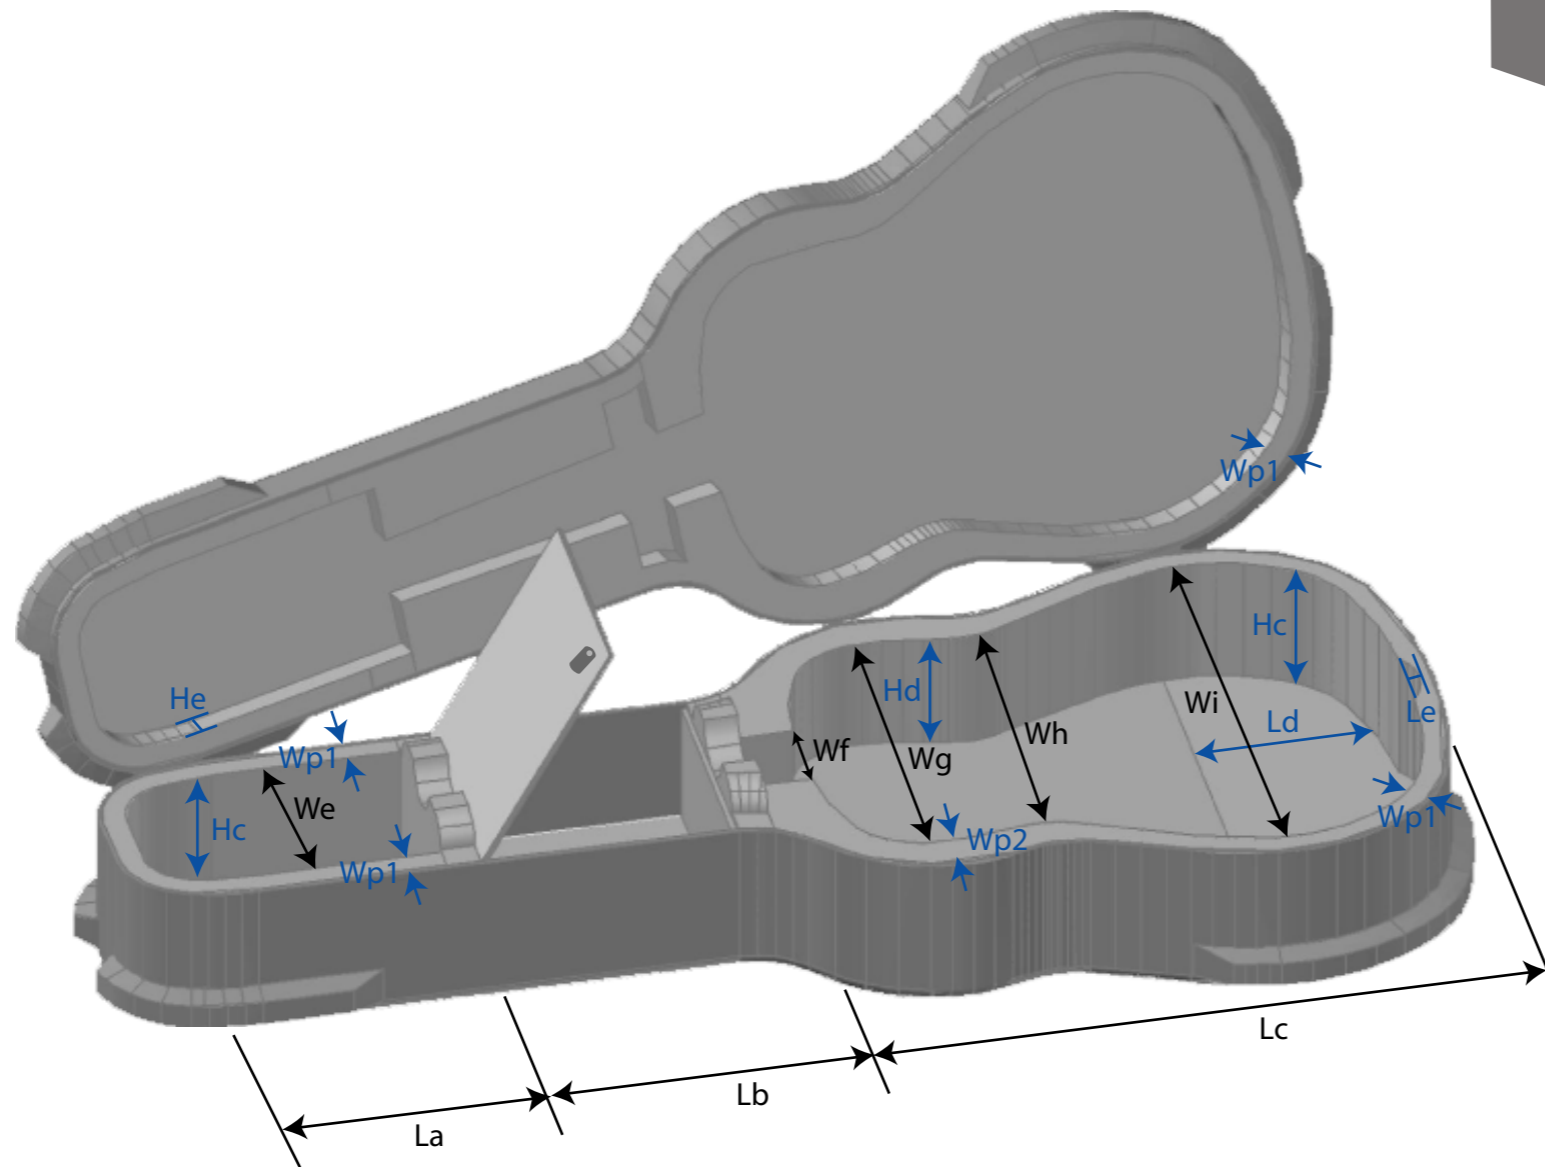

Hd (height d) - 100 mm

He (height e) - 25 mm

La (length a) - 250 mm

Lb (length b) - 280 mm

Lc (length c) - 570 mm

Ld (length d) - 165 mm

Le (length e) - 10 mm

We (width e) - 150 mm

Wf (width f) - 75 mm

Wg (width g) - 315 mm

Wh (width h) - 295 mm

Wi (width i) - 430 mm

padding sizes

Wp1 (padding 1) - 20 mm

Wp2 (padding 2) - 35 mm

specifications

- external material: ABS plastic
strength: 5 mm
- curved top
- 4 snaplocks, one of them lockable (Art.NO. XRC 0004 / XRC 0002)
- 3 hinges (Art.NO. XRC 0012)
- 1 PVC handle (Art.NO. XRC 0013)
- **padding**
polysterol material with 5 mm soft foam padding
covered with black shiny/soft shorthair plush
- bottom: 20 mm padding
- cap: 20 mm padding
- sides: 20 mm padding