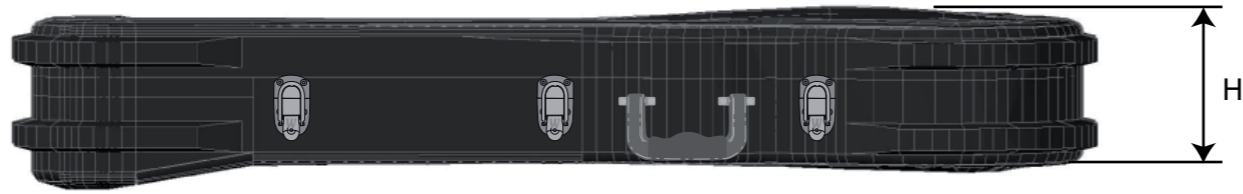

RC ABS 10507 BCT

RC ABS 10508 BCT

RC ABS 10509 BCT

outside (mm)

inside (mm)

Art. No.	TL (total length)	H (height)	TL (total length)	Ha (height a)	Hb (height b)	Hc (height c)	La (length a)	Lb (length b)	Lc (length c)	Wa (width a)	Wb (width b)	Wc (width c)	Wd (width d)	Weight
RC ABS 10504 BCT	1100	160	1000	60	30	20	210	350	440	135	260	210	340	
RC ABS 10507 BCT	1150	155	1075	60	35	25	225	300	550	140	300	245	410	
RC ABS 10508 BCT	1130	190	1060	70	40	35	235	310	515	135	300	255	400	
RC ABS 10509 BCT	1200	215	1100	110	100	25	250	280	570	150	315	295	430	5,4 kg