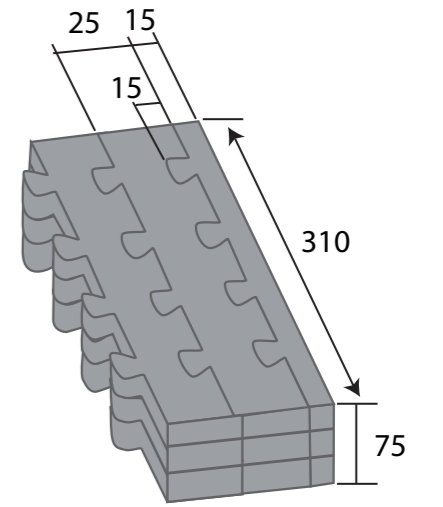

Hd (height d) - 100 mm

He (height e) - 25 mm

La (length a) - 250 mm

Lb (length b) - 280 mm

Lc (length c) - 570 mm

Ld (length d) - 165 mm

Le (length e) - 10 mm

We (width e) - 150 mm

Wf (width f) - 75 mm

Wg (width g) - 315 mm

Wh (width h) - 295 mm

Wi (width i) - 430 mm

padding sizes

Wp1 (padding 1) - 20 mm

Wp2 (padding 2) - 35 mm

specifications

adjustable cleat-system

4x padding parts

4x padding parts

outside (mm)

Art. No.	TL (total length)	W (width)	H (height)
RC ABS 21719 B	1320	530	200
RC ABS 21720 B	1460	500	230
RC ABS 21721 B	1590	530	220
RC ABS 21722 B	1590	550	270

inside (mm)

Art. No.	Ha (height a)	La (length a)	Wa (width a)
RC ABS 24102 B	90	380	485
RC ABS 24103 B	135	400	485
RC ABS 24104 B	180	400	485
RC ABS 24106 B	270	400	485
RC ABS 24108 B	360	400	485
RC ABS 24110 B	450	400	485
RC ABS 24112 B	540	400	485