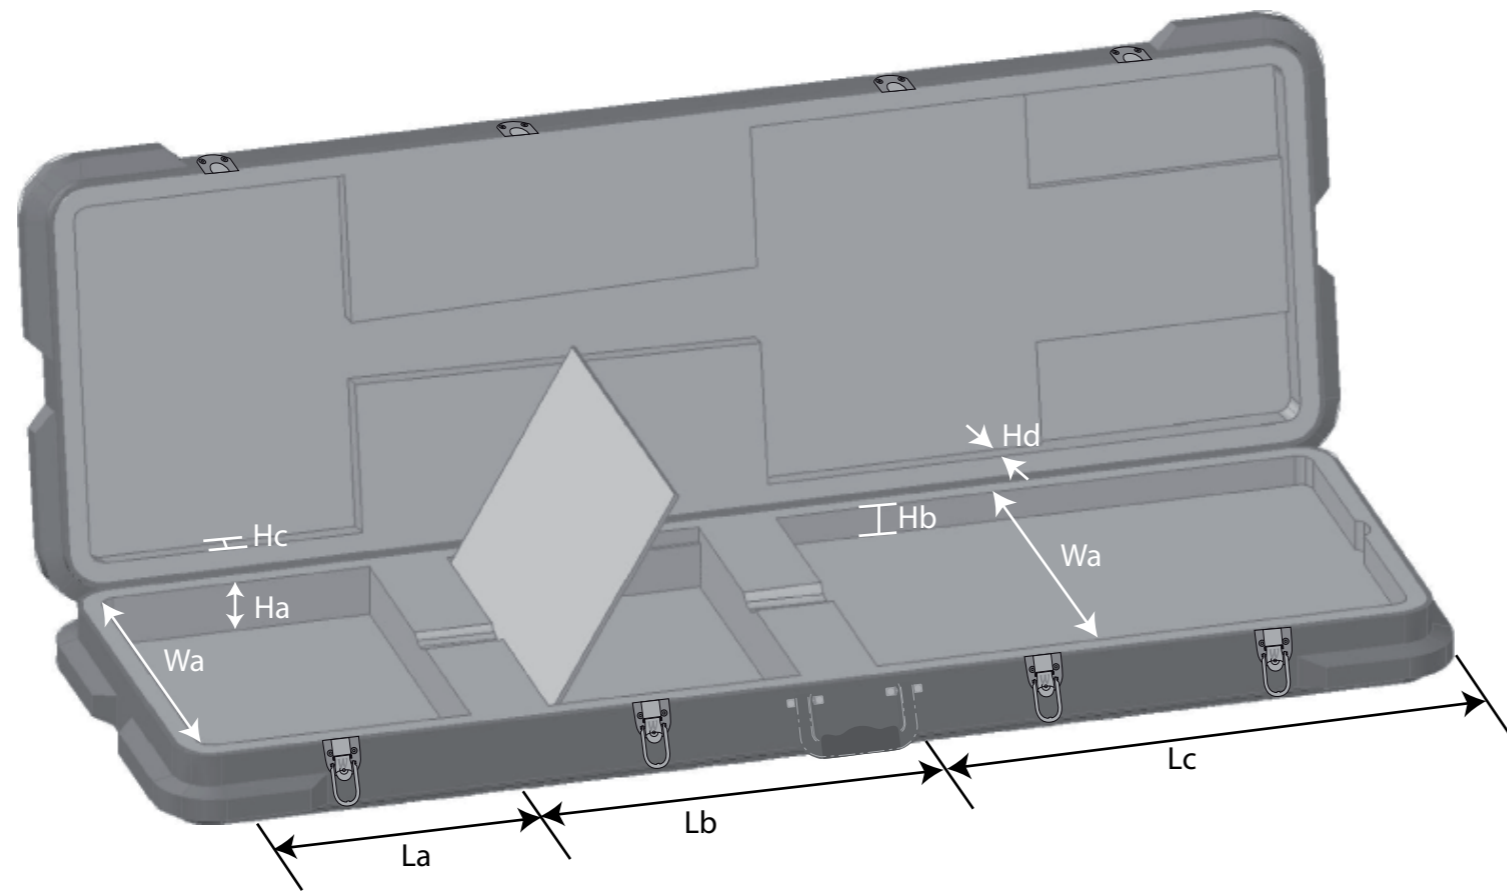

ABS Guitar Cases

Bass Guitar, Electric Guitar

RC ABS 10505 B

RC ABS 10505 S

RC ABS 10506 B

RC ABS 10506 S

outside (mm)

inside (mm)

Art. No.	TL (total length)	W (width)	H (height)	TL (total length)	Ha (height a)	Hb (height b)	Hc (height c)	Hd (height d)	La (length a)	Lb (length b)	Lc (length c)	Wa (width a)	Weight
RC ABS 10505 B	1295	440	130	1205	50	40	30	30	270	405	530	350	6,0 kg
RC ABS 10505 S	1295	440	130	1205	50	40	30	30	270	405	530	350	6,0 kg
RC ABS 10506 B	1080	440	130	990	50	40	25	15	230	290	470	350	4,4 kg
RC ABS 10506 S	1080	440	130	990	50	40	25	15	230	290	470	350	4,4 kg