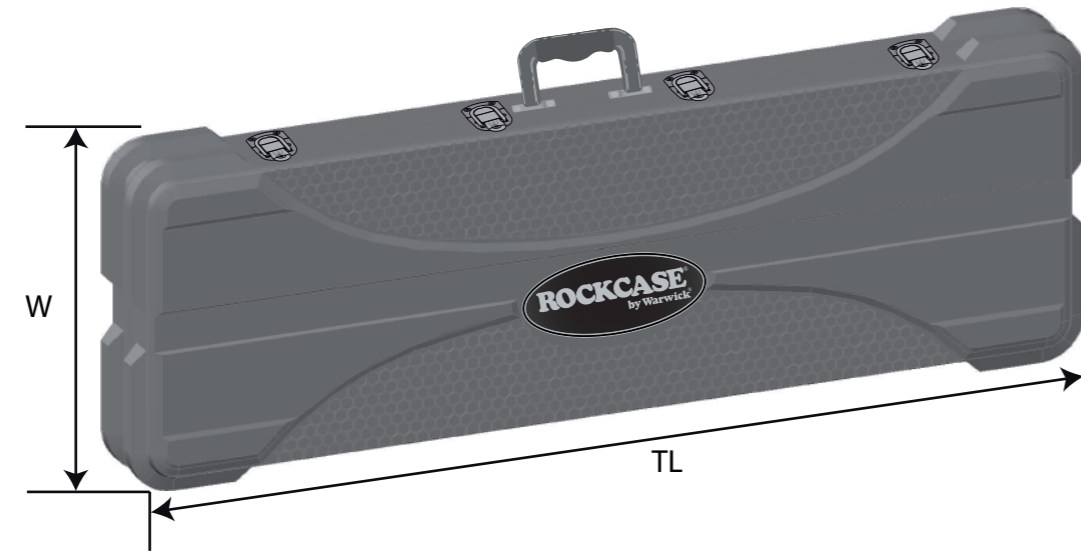

ABS Guitar Cases

Bass Guitar, Electric Guitar

RC ABS 10505 B

RC ABS 10505 S

RC ABS 10506 B

RC ABS 10506 S

outside (mm)

inside (mm)

Art. No.	TL (total length)	W (width)	H (height)	TL (total length)	Ha (height a)	Hb (height b)	Hc (height c)	Hd (height d)	La (length a)	Lb (length b)	Lc (length c)	Wa (width a)	Weight
RC ABS 10505 B	1295	440	130	1205	50	40	30	30	270	405	530	350	6,0 kg
RC ABS 10505 S	1295	440	130	1205	50	40	30	30	270	405	530	350	6,0 kg
RC ABS 10506 B	1080	440	130	990	50	40	25	15	230	290	470	350	4,4 kg
RC ABS 10506 S	1080	440	130	990	50	40	25	15	230	290	470	350	4,4 kg