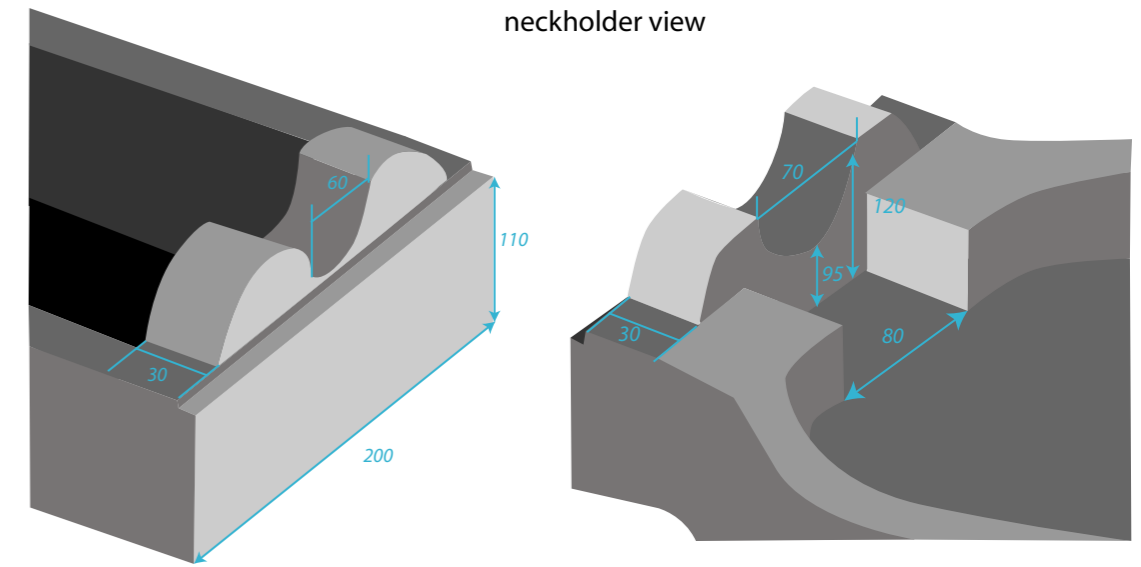

Hd (height d) - 100 mm

He (height e) - 25 mm

La (length a) - 250 mm

Lb (length b) - 280 mm

Lc (length c) - 570 mm

Ld (length d) - 165 mm

Le (length e) - 10 mm

We (width e) - 150 mm

Wf (width f) - 75 mm

Wg (width g) - 315 mm

Wh (width h) - 295 mm

Wi (width i) - 430 mm

padding sizes

Wp1 (padding 1) - 20 mm

Wp2 (padding 2) - 35 mm

specifications

- external material: ABS plastic
strength: 5 mm
- curved top
- 4 snaplocks, one of them lockable (Art.NO. XRC 0004 / XRC 0002)
- 3 hinges (Art.NO. XRC 0012)
- 1 PVC handle (Art.NO. XRC 0013)
- **padding**
polysterol material with 5 mm soft foam padding
covered with black shiny/soft shorthair plush
- bottom: 20 mm padding
- cap: 20 mm padding
- sides: 20 mm padding