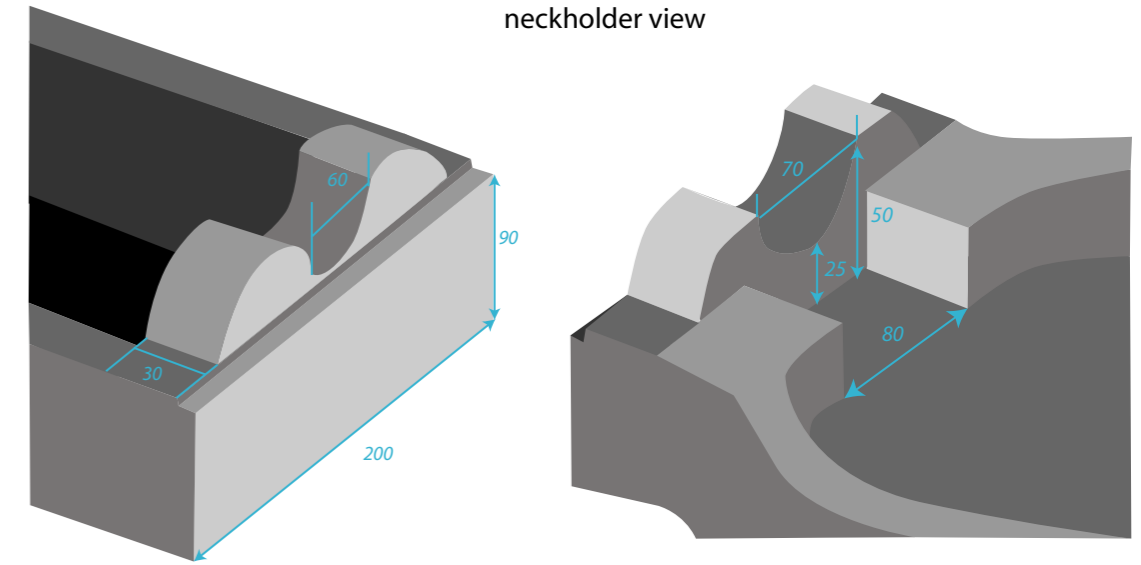

Lc (length c) - 515 mm

Ld (length d) - 10 mm

We (width e) - 135 mm

Wf (width f) - 75 mm

Wg (width g) - 300 mm

Wh (width h) - 255 mm

Wi (width i) - 400 mm

padding sizes

Wp1 (padding 1) - 20 mm

Wp2 (padding 2) - 30 mm

specifications

- external material: ABS plastic
strength: 5 mm
- curved top
- 4 snaplocks, one of them lockable (Art.NO. XRC 0004 / XRC 0002)
- 3 hinges (Art.NO. XRC 0012)
- 1 PVC handle (Art.NO. XRC 0013)
- **padding**
polysterol material with 5 mm soft foam padding
covered with black shiny/soft shorthair plush
- bottom: 20 mm padding
- cap: 20 mm padding
- sides: 20 mm padding