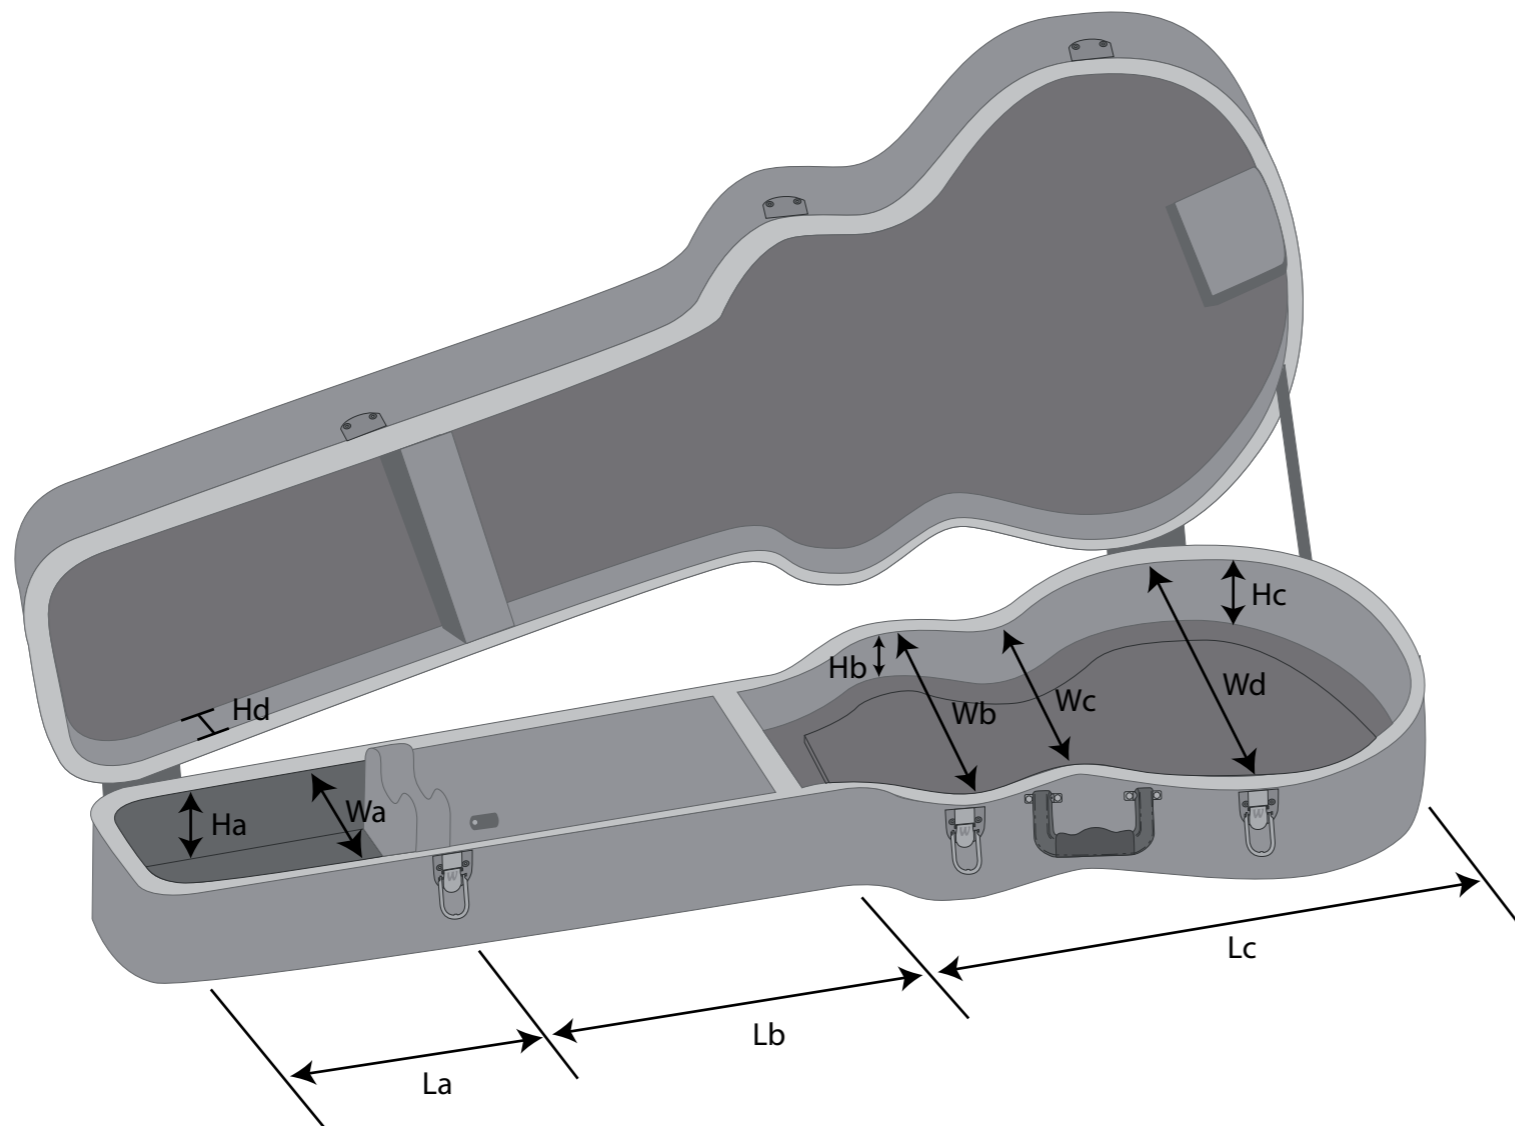

ABS Guitar Cases
 Les Paul Guitar Case
 Hollowbody Bass Guitar Case

RC ABS 10404 B
 RC ABS 10417 B

outside (mm)

inside (mm)

Art. No.	TL (total length)	H (height)
RC ABS 10404 B	1055	143
RC ABS 10417 B	1125	150

TL (total length)	Ha (height a)	Hb (height b)	Hc (height c)	Hd (height d)	La (length a)	Lb (length b)	Lc (length c)	Wa (width a)	Wb (width b)	Wc (width c)	Wd (width d)	Weight
1025	70	70	/	45	250	300	475	165	240	235	335	3,5 kg
1095	65	75	70	55	235	255	605	160	305	275	400	4,1 kg

outside (mm)

inside (mm)

Art. No.	TL (total length)	H (height)	TL (total length)	Ha (height a)	Hb (height b)	Hc (height c)	Hd (height d)	La (length a)	Lb (length b)	Lc (length c)	Wa (width a)	Wb (width b)	Wc (width c)	Wd (width d)	Weight
RC ABS 10406 BSH	1030	115	1015	50	50	50	40	260	295	460	165	285	255	340	3,3 kg
RC ABS 10408 B	1030	150	1000	95	95	90	30	220	260	520	145	300	265	385	3,32 kg
RC ABS 10409 B	1110	165	1090	80	90	90	35	255	265	570	145	300	280	400	3,53 kg
RC ABS 10412 B	1110	165	1080	70	95	95	35	255	260	565	155	320	270	400	3,64 kg
RC ABS 10413 B	1290	180	1260	70	105	105	30	430	250	580	165	315	280	435	4,6 kg
RC ABS 10414 B	1135	170	1105	75	100	100	35	270	265	570	145	355	305	450	3,94 kg