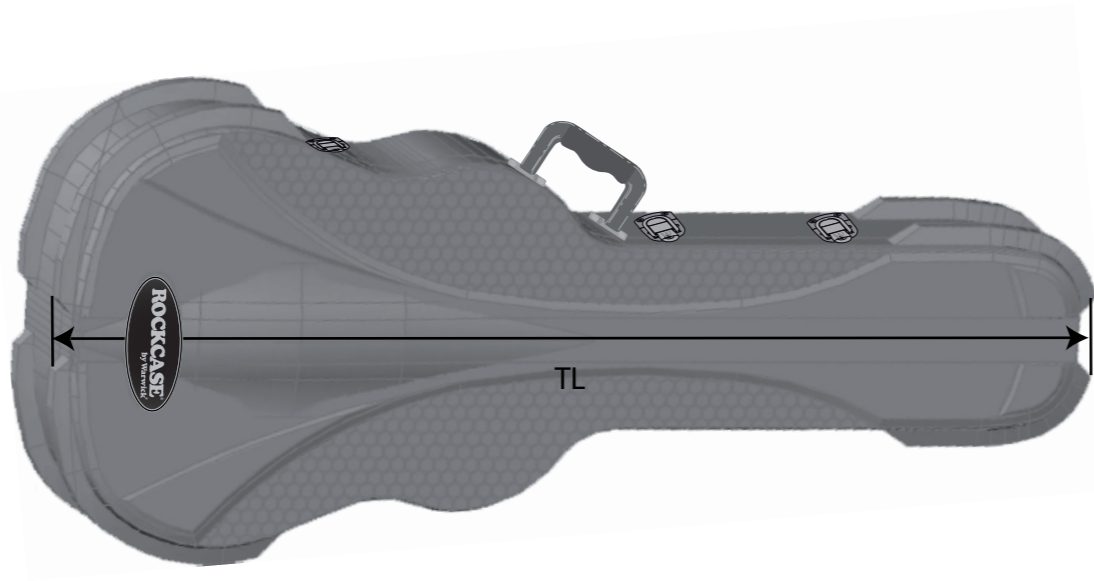

RC ABS 10507 BCT

RC ABS 10508 BCT

RC ABS 10509 BCT

outside (mm)

inside (mm)

Art. No.	TL (total length)	H (height)	TL (total length)	Ha (height a)	Hb (height b)	Hc (height c)	La (length a)	Lb (length b)	Lc (length c)	Wa (width a)	Wb (width b)	Wc (width c)	Wd (width d)	Weight
RC ABS 10504 BCT	1100	160	1000	60	30	20	210	350	440	135	260	210	340	
RC ABS 10507 BCT	1150	155	1075	60	35	25	225	300	550	140	300	245	410	
RC ABS 10508 BCT	1130	190	1060	70	40	35	235	310	515	135	300	255	400	
RC ABS 10509 BCT	1200	215	1100	110	100	25	250	280	570	150	315	295	430	5,4 kg