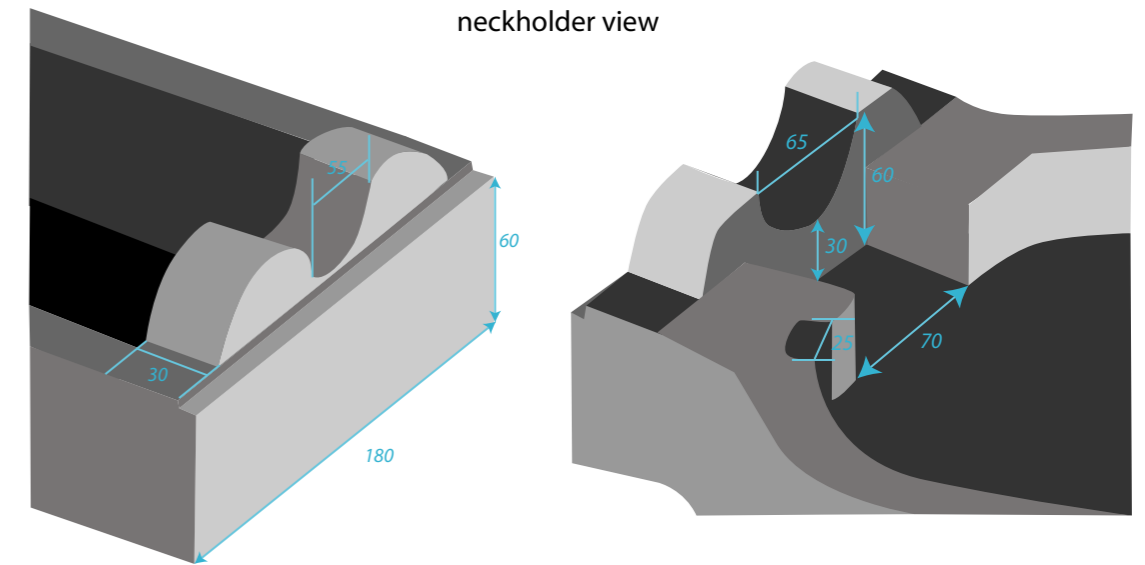

outside (mm)

inside (mm)

Art. No.	TL (total length)	H (height)	TL (total length)	Ha (height a)	Hb (height b)	Hc (height c)	Hd (height d)	La (length a)	Lb (length b)	Lc (length c)	Wa (width a)	Wb (width b)	Wc (width c)	Wd (width d)	Weight
RC ABS 10406 BSH	1030	115	1015	50	50	50	40	260	295	460	165	285	255	340	3,3 kg
RC ABS 10408 B	1030	150	1000	95	95	90	30	220	260	520	145	300	265	385	3,32 kg
RC ABS 10409 B	1110	165	1090	80	90	90	35	255	265	570	145	300	280	400	3,53 kg
RC ABS 10412 B	1110	165	1080	70	95	95	35	255	260	565	155	320	270	400	3,64 kg
RC ABS 10413 B	1290	180	1260	70	105	105	30	430	250	580	165	315	280	435	4,6 kg
RC ABS 10414 B	1135	170	1105	75	100	100	35	270	265	570	145	355	305	450	3,94 kg

ABS Guitar Cases
Les Paul Guitar Case

RC ABS 10504 BCT

internal Case sizes

- Hc** (height c) - 60 mm
- Hd** (height d) - 30 mm
- He** (height e) - 20 mm
- La** (length a) - 210 mm
- Lb** (length b) - 350 mm
- Lc** (length c) - 440 mm
- Ld** (length d) - 10 mm
- Le** (length e) - 130 mm
- We** (width e) - 135 mm
- Wf** (width f) - 65 mm
- Wg** (width g) - 260 mm
- Wh** (width h) - 210 mm
- Wi** (width i) - 340 mm
- Wj** (width j) - 100 mm

padding sizes

- Wp1** (padding 1) - 20 mm
- Wp2** (padding 2) - 25 mm

specifications

- external material: ABS plastic
strength: 5 mm
- curved top
- 4 snaplocks, one of them lockable (Art.NO. XRC 0004 / XRC 0002)
- 2 hinges (Art.NO. XRC 0012)
- 1 PVC handle (Art.NO. XRC 0013)
- **padding**
polysterol material with 5 mm soft foam padding
covered with black shiny/soft shorthair plush
- bottom: 20 mm padding
- cap: 20 mm padding
- sides: 20 mm padding