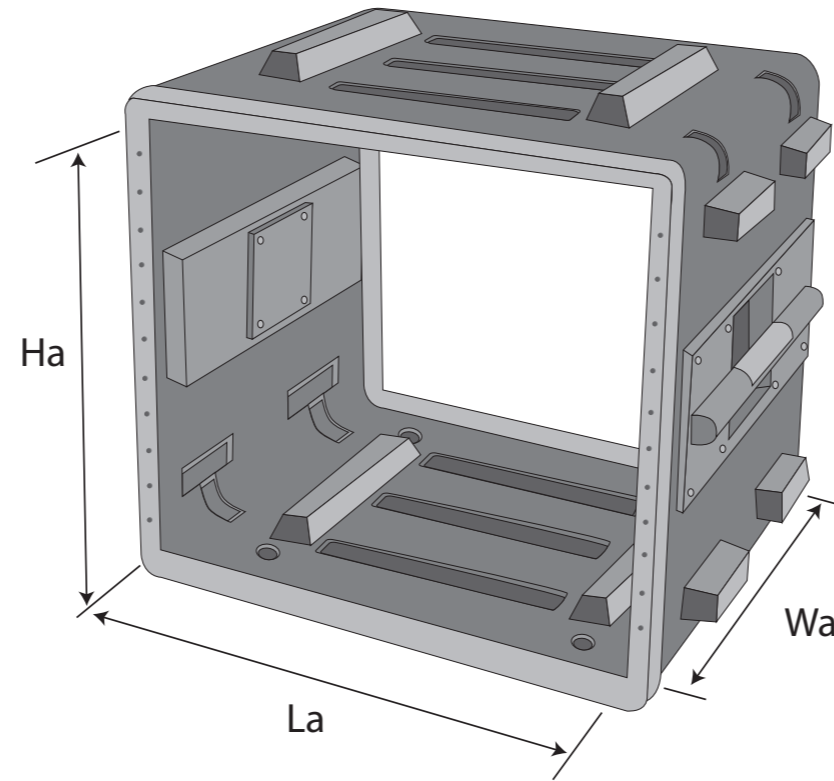

Hd (height d) - 100 mm

He (height e) - 25 mm

La (length a) - 250 mm

Lb (length b) - 280 mm

Lc (length c) - 570 mm

Ld (length d) - 165 mm

Le (length e) - 10 mm

We (width e) - 150 mm

adjustable cleat-system

4x padding parts

4x padding parts

outside (mm)

Art. No.	TL (total length)	W (width)	H (height)
RC ABS 21719 B	1320	530	200
RC ABS 21720 B	1460	500	230
RC ABS 21721 B	1590	530	220
RC ABS 21722 B	1590	550	270

inside (mm)

Art. No.	Ha (height a)	La (length a)	Wa (width a)
RC ABS 24102 B	90	380	485
RC ABS 24103 B	135	400	485
RC ABS 24104 B	180	400	485
RC ABS 24106 B	270	400	485
RC ABS 24108 B	360	400	485
RC ABS 24110 B	450	400	485
RC ABS 24112 B	540	400	485