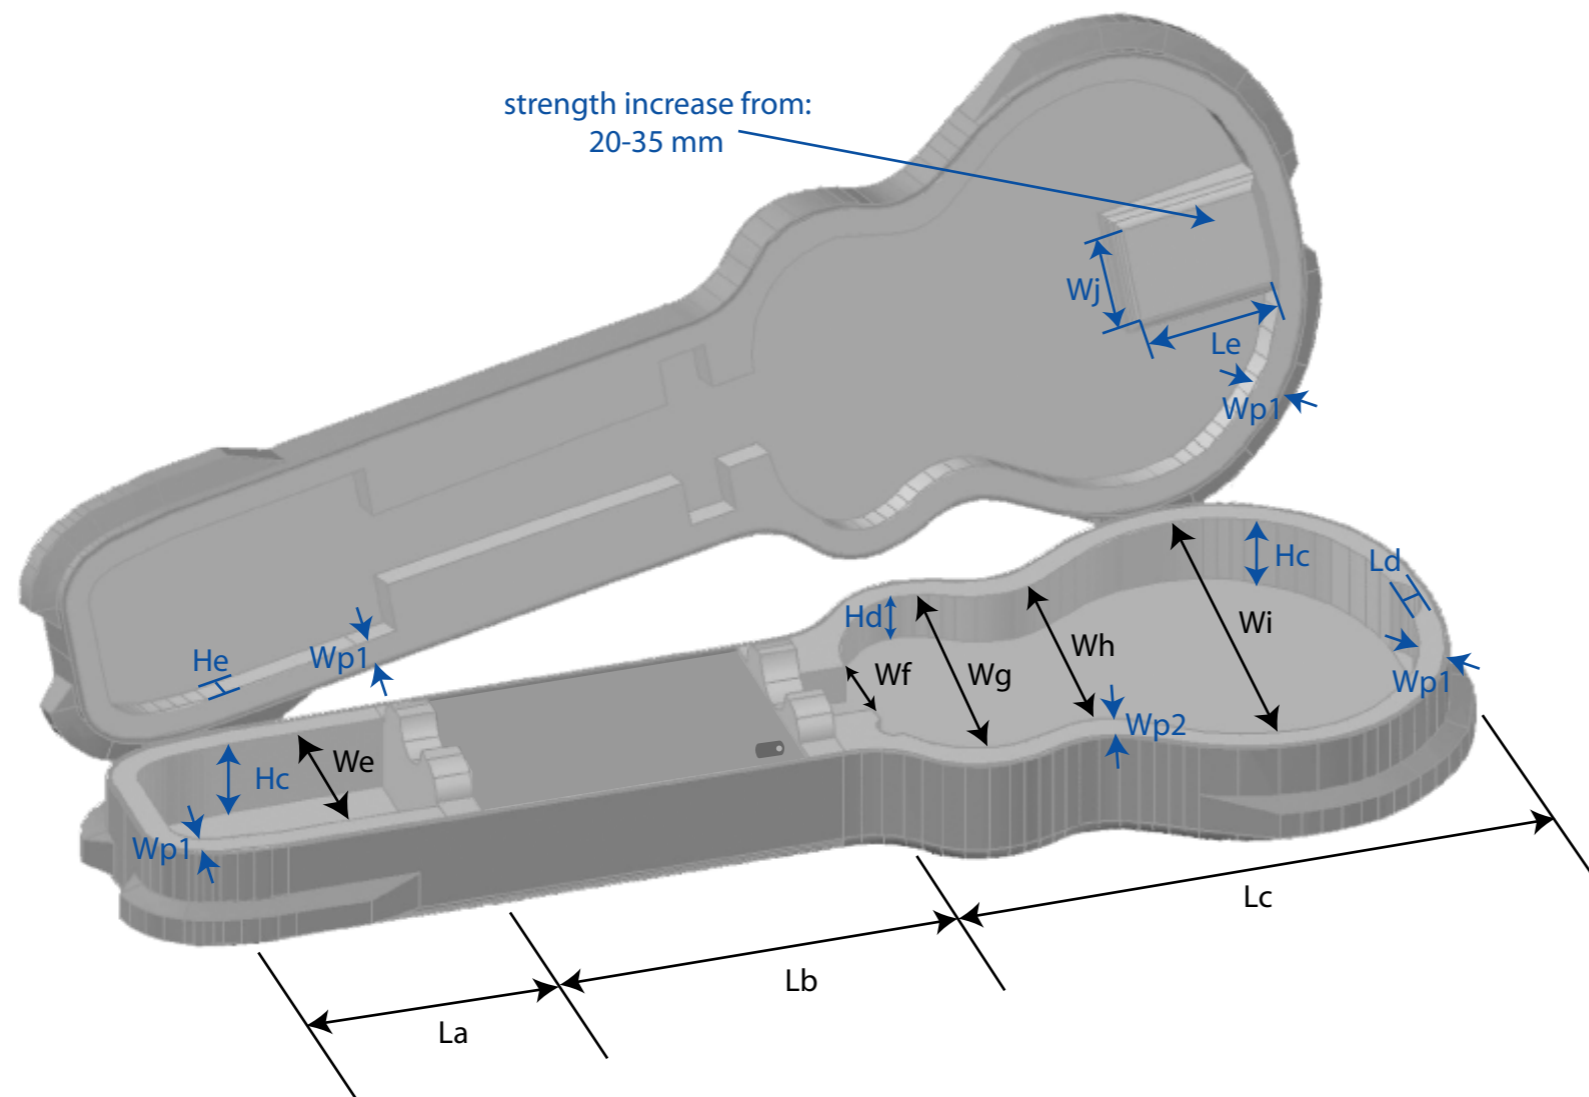

outside (mm)

inside (mm)

Art. No.	TL (total length)	H (height)	TL (total length)	Ha (height a)	Hb (height b)	Hc (height c)	Hd (height d)	La (length a)	Lb (length b)	Lc (length c)	Wa (width a)	Wb (width b)	Wc (width c)	Wd (width d)	Weight
RC ABS 10406 BSH	1030	115	1015	50	50	50	40	260	295	460	165	285	255	340	3,3 kg
RC ABS 10408 B	1030	150	1000	95	95	90	30	220	260	520	145	300	265	385	3,32 kg
RC ABS 10409 B	1110	165	1090	80	90	90	35	255	265	570	145	300	280	400	3,53 kg
RC ABS 10412 B	1110	165	1080	70	95	95	35	255	260	565	155	320	270	400	3,64 kg
RC ABS 10413 B	1290	180	1260	70	105	105	30	430	250	580	165	315	280	435	4,6 kg
RC ABS 10414 B	1135	170	1105	75	100	100	35	270	265	570	145	355	305	450	3,94 kg

ABS Guitar Cases
Les Paul Guitar Case

RC ABS 10504 BCT

internal Case sizes

- Hc** (height c) - 60 mm
- Hd** (height d) - 30 mm
- He** (height e) - 20 mm
- La** (length a) - 210 mm
- Lb** (length b) - 350 mm
- Lc** (length c) - 440 mm
- Ld** (length d) - 10 mm
- Le** (length e) - 130 mm
- We** (width e) - 135 mm
- Wf** (width f) - 65 mm
- Wg** (width g) - 260 mm
- Wh** (width h) - 210 mm
- Wi** (width i) - 340 mm
- Wj** (width j) - 100 mm

padding sizes

- Wp1** (padding 1) - 20 mm
- Wp2** (padding 2) - 25 mm

specifications

- external material: ABS plastic
strength: 5 mm
- curved top
- 4 snaplocks, one of them lockable (Art.NO. XRC 0004 / XRC 0002)
- 2 hinges (Art.NO. XRC 0012)
- 1 PVC handle (Art.NO. XRC 0013)
- **padding**
polysterol material with 5 mm soft foam padding
covered with black shiny/soft shorthair plush
- bottom: 20 mm padding
- cap: 20 mm padding
- sides: 20 mm padding