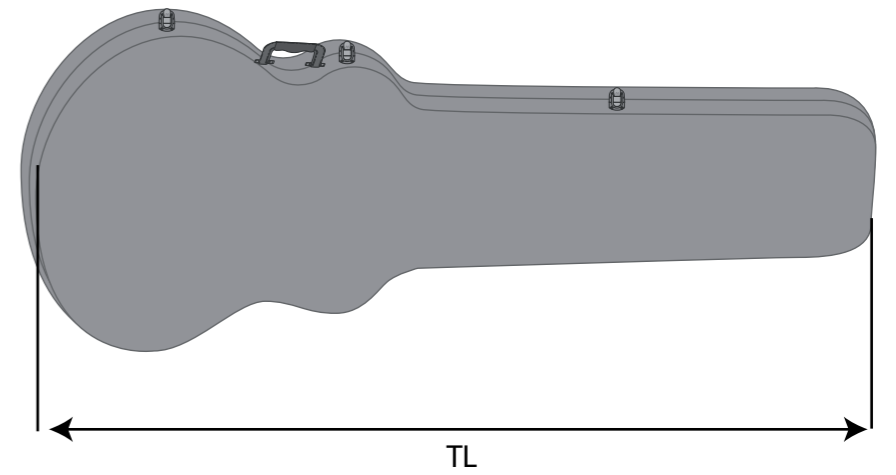

ABS Guitar Cases
 Les Paul Guitar Case
 Hollowbody Bass Guitar Case

RC ABS 10404 B
 RC ABS 10417 B

outside (mm)

inside (mm)

Art. No.	TL (total length)	H (height)
RC ABS 10404 B	1055	143
RC ABS 10417 B	1125	150

TL (total length)	Ha (height a)	Hb (height b)	Hc (height c)	Hd (height d)	La (length a)	Lb (length b)	Lc (length c)	Wa (width a)	Wb (width b)	Wc (width c)	Wd (width d)	Weight
1025	70	70	/	45	250	300	475	165	240	235	335	3,5 kg
1095	65	75	70	55	235	255	605	160	305	275	400	4,1 kg