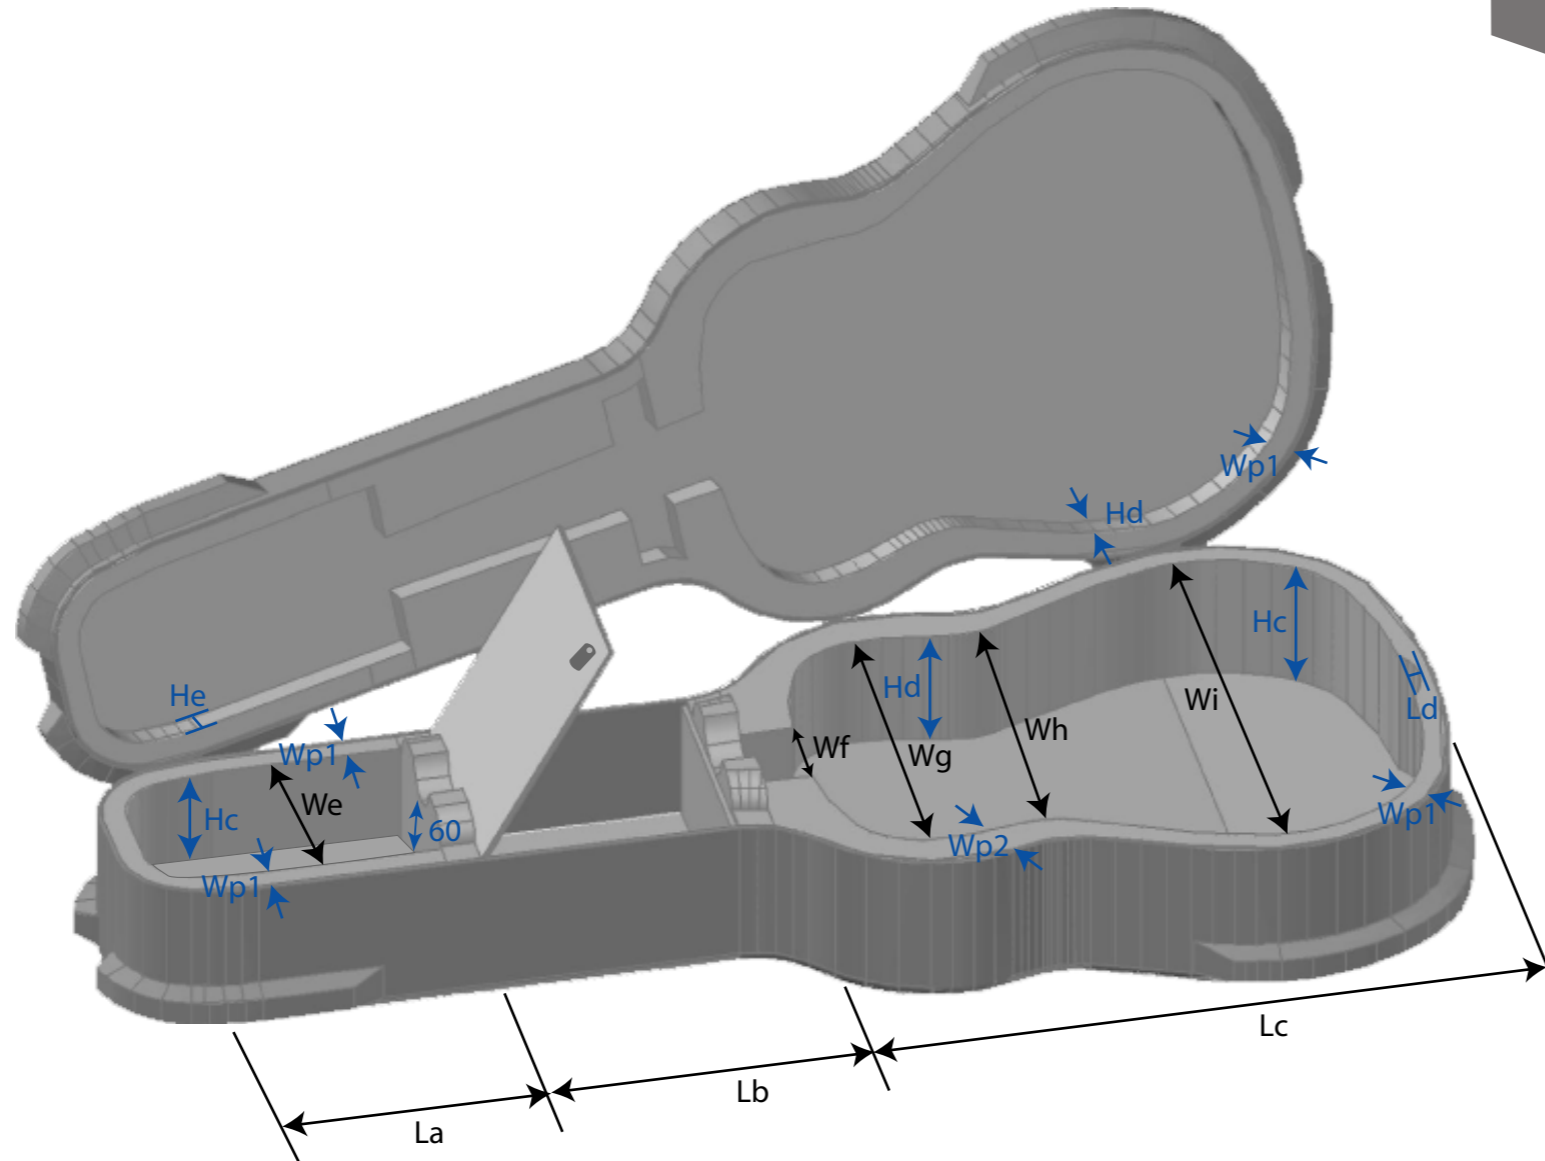

Lc (length c) - 515 mm

Ld (length d) - 10 mm

We (width e) - 135 mm

Wf (width f) - 75 mm

Wg (width g) - 300 mm

Wh (width h) - 255 mm

Wi (width i) - 400 mm

padding sizes

Wp1 (padding 1) - 20 mm

Wp2 (padding 2) - 30 mm

specifications

- external material: ABS plastic
strength: 5 mm
- curved top
- 4 snaplocks, one of them lockable (Art.NO. XRC 0004 / XRC 0002)
- 3 hinges (Art.NO. XRC 0012)
- 1 PVC handle (Art.NO. XRC 0013)
- **padding**
polysterol material with 5 mm soft foam padding
covered with black shiny/soft shorthair plush
- bottom: 20 mm padding
- cap: 20 mm padding
- sides: 20 mm padding

Hd (height d) - 100 mm

He (height e) - 25 mm

La (length a) - 250 mm

Lb (length b) - 280 mm

Lc (length c) - 570 mm

Ld (length d) - 165 mm

Le (length e) - 10 mm

We (width e) - 150 mm