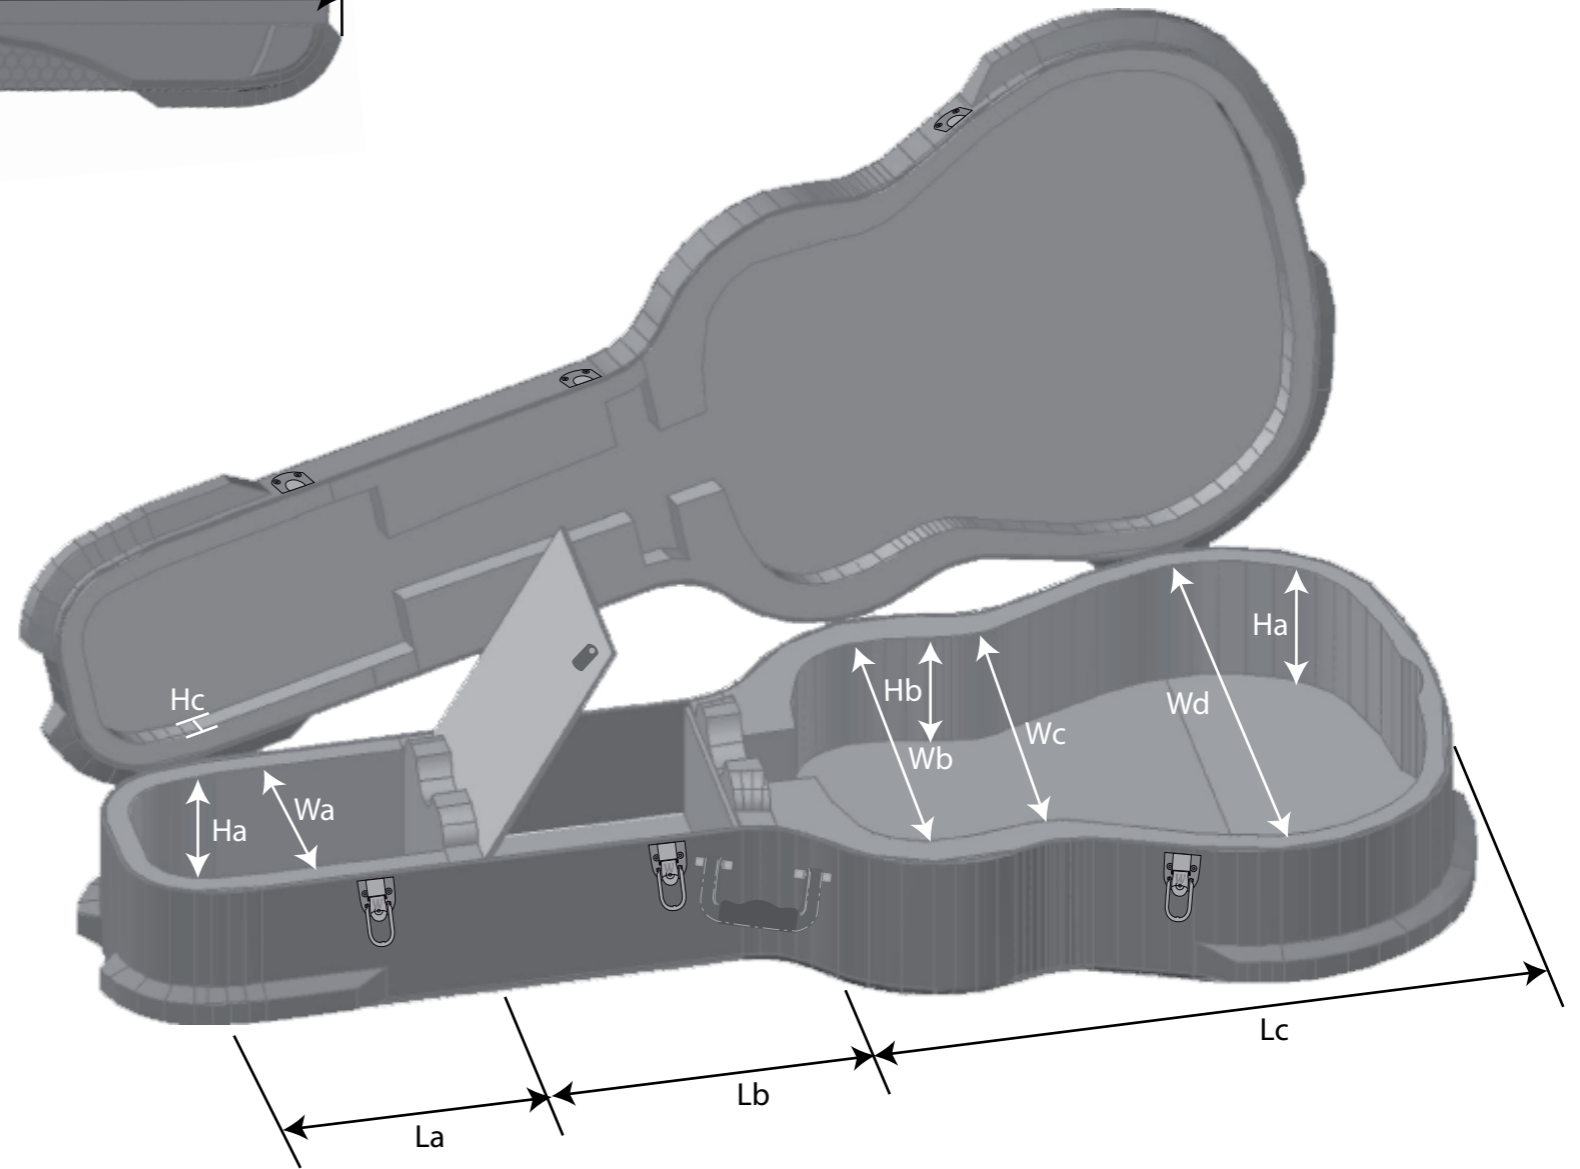

RC ABS 10507 BCT

RC ABS 10508 BCT

RC ABS 10509 BCT

outside (mm)

inside (mm)

Art. No.	TL (total length)	H (height)	TL (total length)	Ha (height a)	Hb (height b)	Hc (height c)	La (length a)	Lb (length b)	Lc (length c)	Wa (width a)	Wb (width b)	Wc (width c)	Wd (width d)	Weight
RC ABS 10504 BCT	1100	160	1000	60	30	20	210	350	440	135	260	210	340	
RC ABS 10507 BCT	1150	155	1075	60	35	25	225	300	550	140	300	245	410	
RC ABS 10508 BCT	1130	190	1060	70	40	35	235	310	515	135	300	255	400	
RC ABS 10509 BCT	1200	215	1100	110	100	25	250	280	570	150	315	295	430	5,4 kg