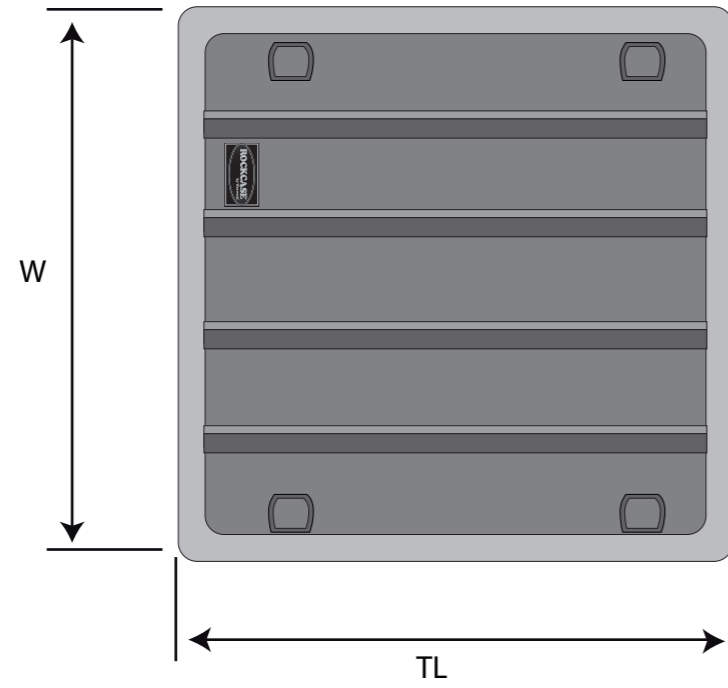

Hd (height d) - 100 mm

He (height e) - 25 mm

La (length a) - 250 mm

Lb (length b) - 280 mm

Lc (length c) - 570 mm

Ld (length d) - 165 mm

Le (length e) - 10 mm

We (width e) - 150 mm

adjustable cleat-system

4x padding parts

4x padding parts

outside (mm)

Art. No.	TL (total length)	W (width)	H (height)
RC ABS 21719 B	1320	530	200
RC ABS 21720 B	1460	500	230
RC ABS 21721 B	1590	530	220
RC ABS 21722 B	1590	550	270

maximum measurements inside (mm)

Ha (height a)	Hb (height b)	La (length a)	Wa (width a)	Weight
80	70	1230	430	
90	70	1360	400	
80	70	1490	430	
120	80	1490	450	

ABS Rack Cases

- RC ABS 24102 B
- RC ABS 24103 B
- RC ABS 24104 B
- RC ABS 24106 B
- RC ABS 24108 B
- RC ABS 24110 B
- RC ABS 24112 B