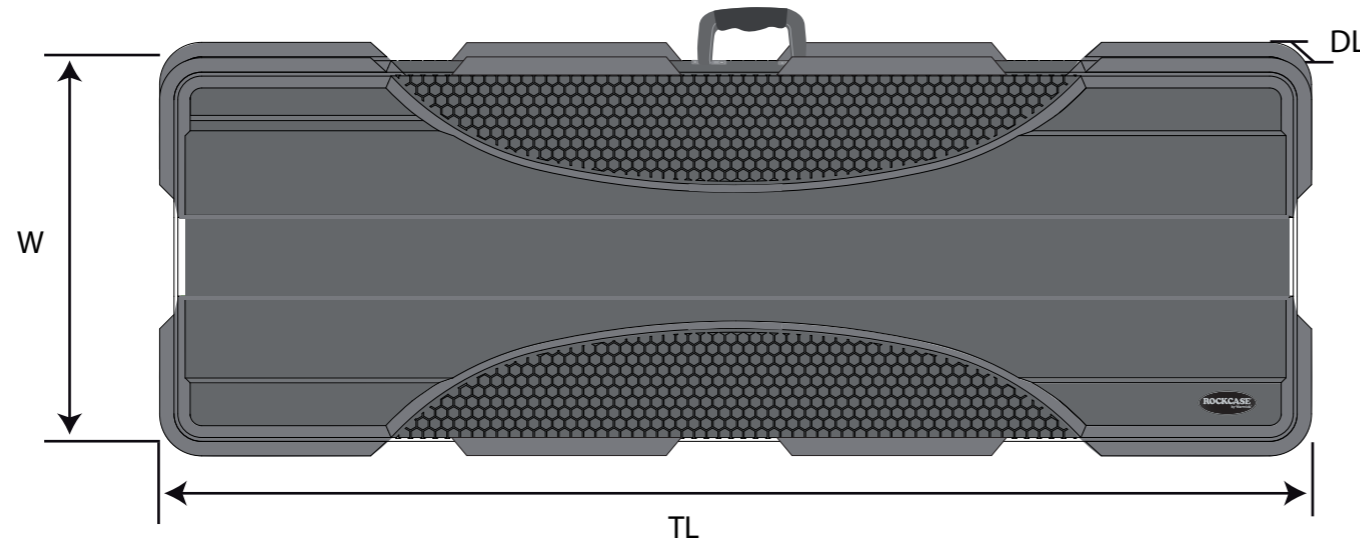

ABS Keyboard Cases

RC ABS 21719 B
RC ABS 21720 B
RC ABS 21721 B
RC ABS 21722 B