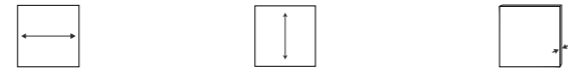

inside dimensions		width	height	depth
RC 27162/50	DJ Wood Flight Case "Fifty" (100 LPs)	33	32	38