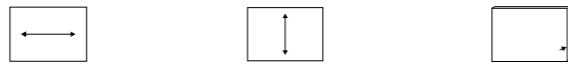

inside dimensions		width	height	depth
RB 23422 B	DJ Mixer Bag	28	36	12