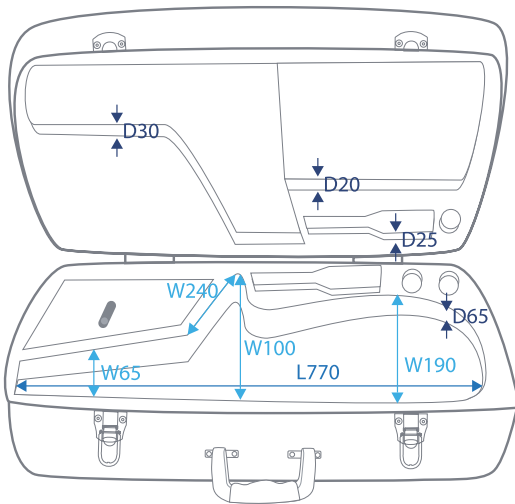

ABS Tenor Saxophone Cases

RC ABS 26010 B | ABS Case for Tenor Saxophone