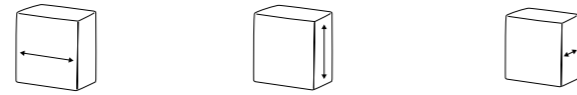

Dust Cover - AMP

		inside dimensions	width	height	depth
RB 80670 B	65 Twin Reverb	27		50	26
RB 80671 B	Blues Deluxe 112, Hot Rod Deluxe	24		45	24
RB 80672 B	Bassman, Blues DeVille 410	24		56	24
RB 81300 B	JCM 900, 1959 Amplifier Head	75		28	23
RB 81351 B	1960 B Cabinet, straight	76		74	37
RB 82070 B	AC 30 Combo	70		51	28