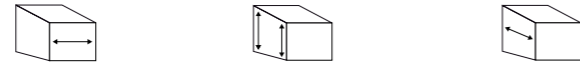

Mixer Light Cases

		inside dimensions	width	height	depth
RC 23810 B	Mixer Soft-light Case 3 U/HE		50	27	24
RC 23811 B	Mixer Soft-light Case 3 U/HE		50	34	30
RC 23812 B	Mixer Soft-light Case 3 U/HE		50	32	25
RC 23813 B	Mixer Soft-light Case 3 U/HE		50	27	24