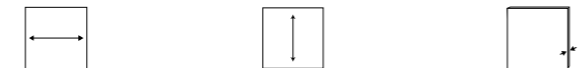

Cymbal Wood Case - Standard Line

	inside dimensions	width	height	depth
RC 10670 B/SB	Cymbal 22"	57	57	9