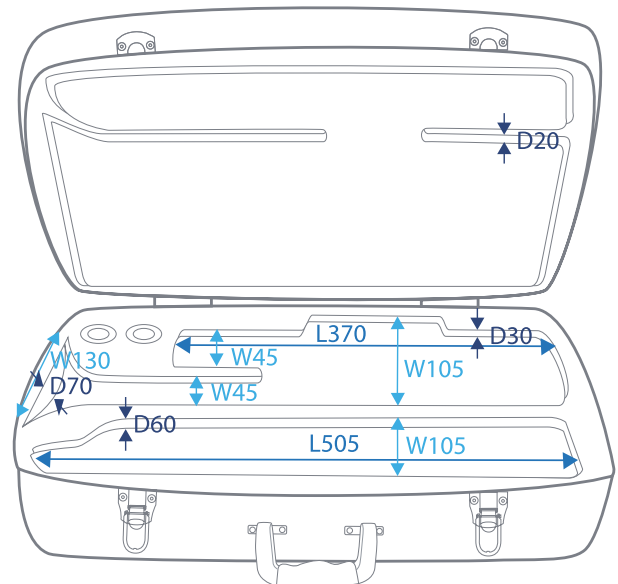

RC ABS 26030 B | ABS Case for Flute