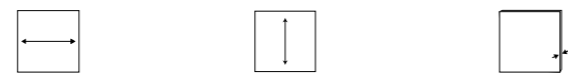

inside dimensions		width	height	depth
RB 27400 B	DJ Single CD/Mixer Bag	74	36	11