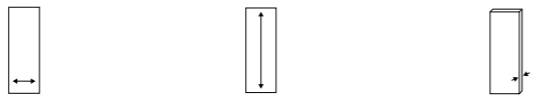

ABS Rectangular Cases for Guitar - Standard Line

inside dimensions		width	height	depth
RC ABS 10405 B/SB	ABS E-Bass Guitar RockCase	37	123	8
RC ABS 10406 B/SB	ABS Electric Guitar RockCase	37	101	9