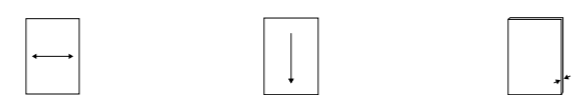

Amp Head & Combo Transporter

		inside dimensions	width	height	depth
RB 23500 B	Amp Head Transporter	37		77	32
RB 23510 B	Combo 112 Transporter	64		51	32
RB 23520 B	Combo 212 Transporter	64		76	31