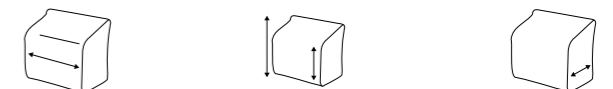

Accordeon Bags - Premium Line

		inside dimensions	width	height	depth	
RB 25100 B/BE	Accordeon Bag, Small 26/48 II		35	38	18	18
RB 25120 B/BE	Accordeon Bag, Medium 34/72 III		41	42	20	20
RB 25140 B/BE	Accordeon Bag, Large 37/96 IV		46	45	22	20
RB 25160 B/BE	Accordeon Bag, Extra Large 41/120 IV		51	45	22	20