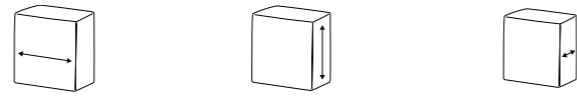

Dust Cover - Electro / Voice

		inside dimensions	width	height	depth
RB 83000 B	Padded Dust Cover for EV 101/EV ELX 112	52		66	52
RB 83001 B	Padded Dust Cover for EV 104/EV ELX 115	36		60	37
RB 83002 B	Padded Dust Cover for EV 100/107 ELX 118	39		71	44