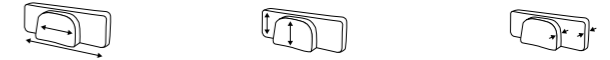

inside dimensions	width	height	depth
RB 23094 B	Effect Pedal Bag	70		24	8
RB 23095 B	Effect Pedal Bag	69		22	8
RB 23096 B	Effect Pedal Bag	70		25	10
RB 23097 B	Effect Pedal Bag	49		25	10