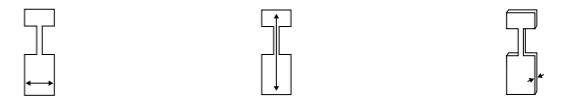

inside dimensions		width	height	depth
RC ABS 10520 B/SB	ABS Guitar RockCase Explore r, black	36	118	12
RC ABS 10520 S/SB	ABS Guitar RockCase Explore r, silver	36	118	12
RC ABS 10521 B/SB	ABS Guitar RockCase BC Rich Warlock, Bich Mockingbird, Virgin, Ironbird, black	41	112	8
RC ABS 10522 B/SB	ABS RockCase BC Rich Warlock Bass, black	39	135	9
RC ABS 10525 B/SB	ABS RockCase BC Rich Beast, JR V Guitars, black	46	119	8
RC ABS 10526 B/SB	ABS RockCase BC Rich Beast Bass, black	51	138	10