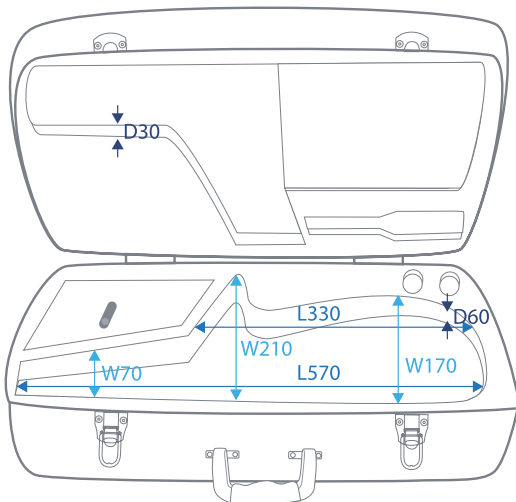

RC ABS 26015 B | ABS Case for Saxophone