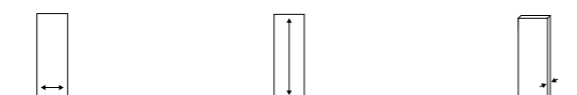

Power Mixer Transporter

		inside dimensions	width	height	depth
RB 23800 B	Power Mixer Transporter	34		52	35