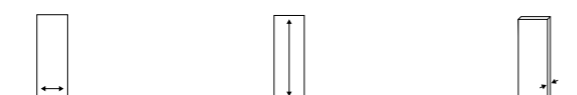

Speaker Transporter

		inside dimensions	width	height	depth
RB 23900 B	Speaker Transporter	52		34	35