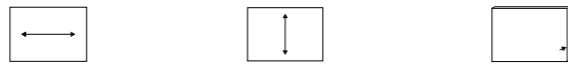

inside dimensions		width	height	depth
RC 27500	DJ Turntable Flight Case	44	14	40