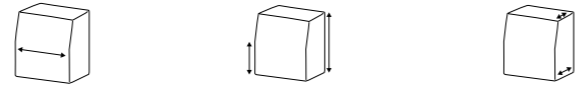

inside dimensions	width	height	depth
RB 81350 B	1960 A Cabinet AN	76		36	74
				29	38