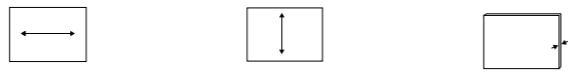

inside dimensions		width	height	depth
RC 27341 A	DJ CD Alu Flight Case (120 CDs)	43	33	28