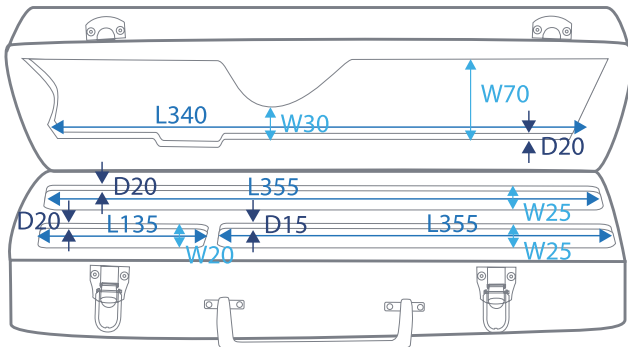

ABS Cases

Measurements in mm.

ABS Cases Measurements

ABS Flute Cases

RC ABS 26002 B | ABS Case for Flute