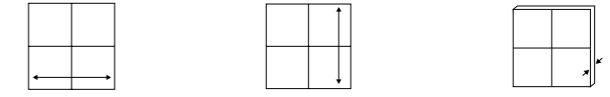

Par Can Transporter

		inside dimensions	width	height	depth
RB 23704 B	4 Par Can Transporter		45	45	46

		inside dimensions	width	height	depth
RB 23706 B	6 Par Can Transporter		45	69	46

		inside dimensions	width	height	depth
RB 23708 B	8 Par Can Transporter		45	93	46