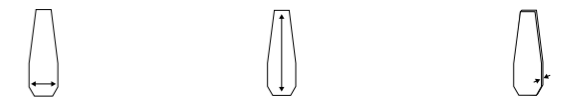

inside dimensions	width	height	depth
WCK 22695 B/R	Stick Bag Casket Line	31	100	7

Timpani Cover